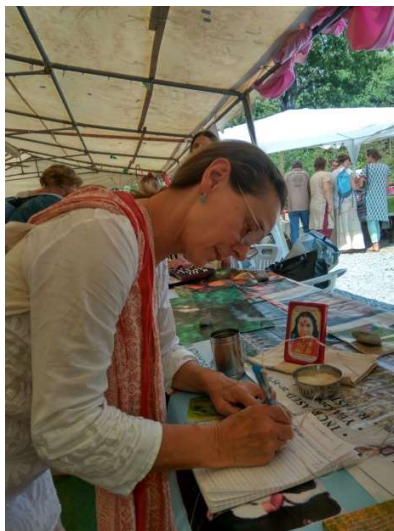

SAHAJA AGRICULTURE EXHIBITION INSTALLED DURING KRISHNA AND GANESHA PUJA 18 TO 28 AUGUST 2017 AT CABELLA

FORIENER SAHAJIS PARTICIPATING SAHAJ KRISHI

MILANO 2015
1 May • 31 October

FEEDING THE PLANET
ENERGY FOR LIFE